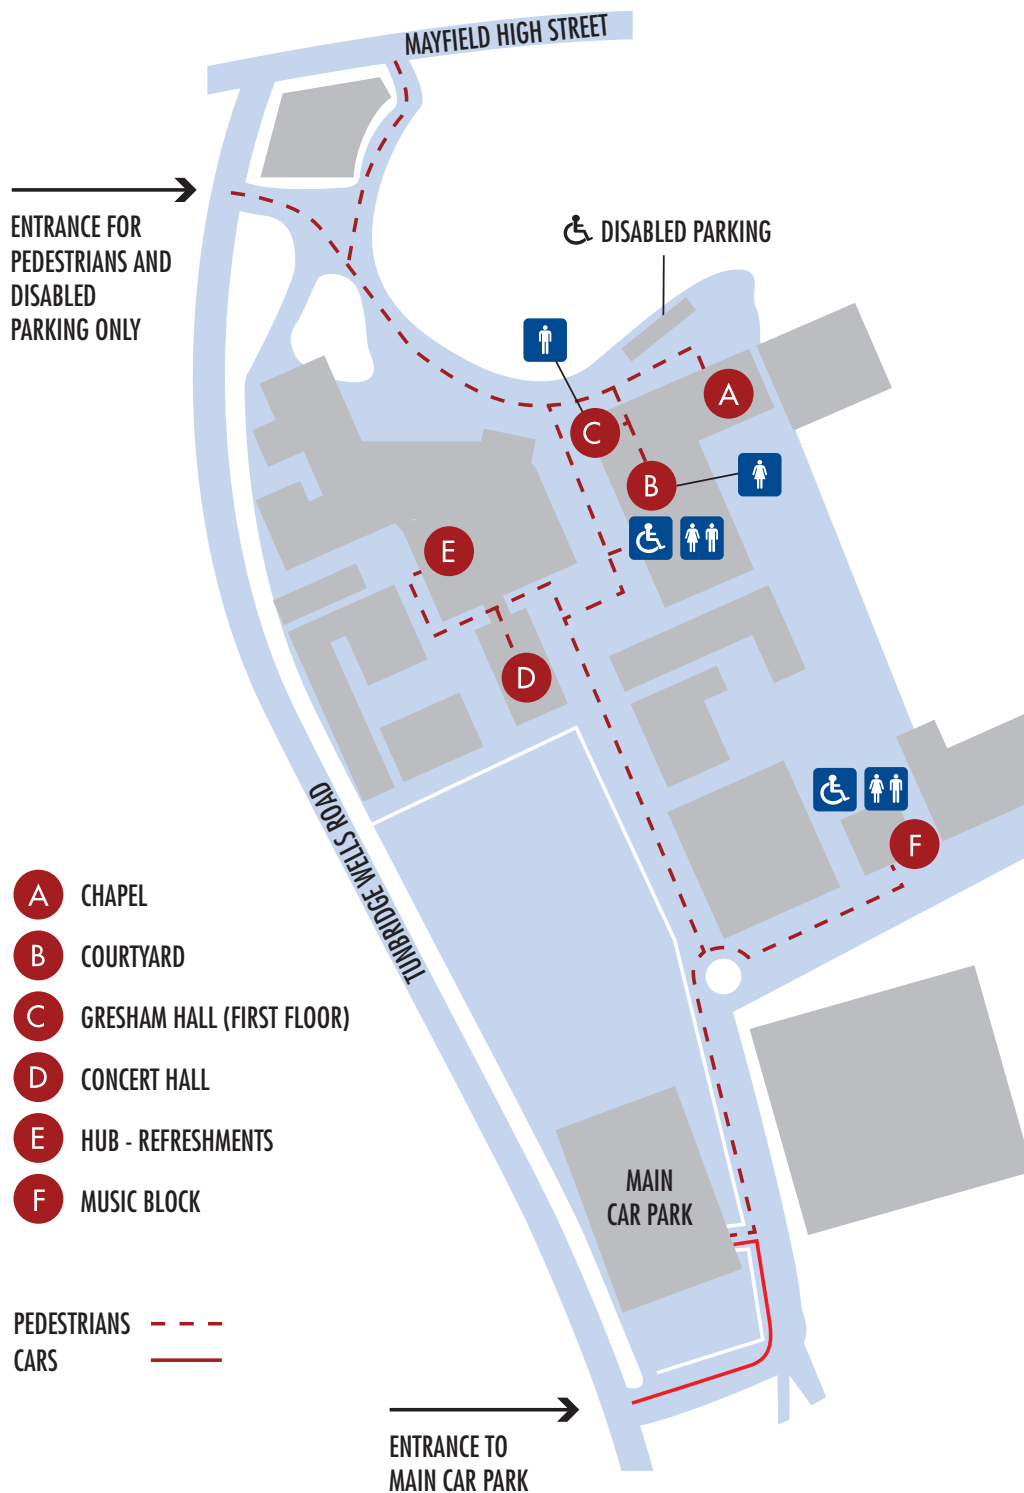

MAYFIELD SCHOOL SITE MAP

THE TUNBRIDGE WELLS INTERNATIONAL MUSIC COMPETITION AT MAYFIELD FESTIVAL

The school is working so please drive carefully and keep as quiet as possible.

Do not stray off the marked routes as the school is in session.

Be careful of delivery vehicles on the school site.

Maintain quiet near the three competition venues.

COMPETITION SECTIONS

Piano at Concert Hall **D**
Strings at Gresham Hall **C**
Wind at Chapel **A**

Tickets are required to be on the school site and must be shown to enter venues.

No smoking anywhere on the school site.

Exit from the disabled parking is from the main carpark entrance.

Mayfield Festival
of Music and the Arts

Tunbridge Wells
International Music Competition
at Mayfield Festival

in association with

Mayfield School